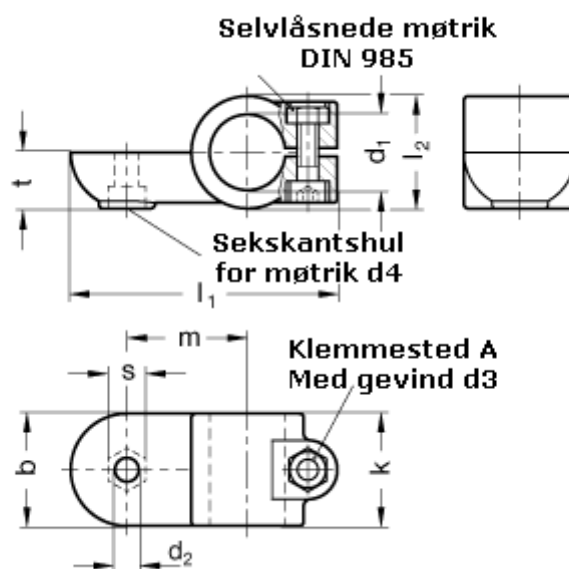

Article number: 20278B45IV2BL

Description: E+G Swivel clamp connector
GN278-B45-IV-2-BL

Measures

$b = 65$	$m = 70$
$d_1 = B45$	$s = 17.0$
$d_2 = 10.5$	$t = 32.5$
$d_3 = M10$	
$d_4 = M10$	
$k = 65$	
$l_1 = 148$	
$l_2 = 65$	